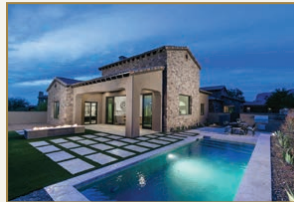

LUXURY HOME[®]

MAGAZINE

ARIZONA

LuxuryHomeMagazine.com

Iconic Estate in Silverleaf | Silverleaf Realty, LLC
Offered by Deborah Beardsley & Andrew Beardsley (22-23)

COTTONWOOD

- Superstition Mountain Golf & Country Club
- Move in ready fully furnished
- 5 Car Garage with separate HVAC system
- Award winning Spanish influenced custom home
- Stunning panoramic views of the entire Superstition Mountain Range
- Located on the 6th hole of Prospector Golf Course
- Gourmet kitchen indoors and outdoors

3-5 Bed / 6 Bath | 6,538 SF
Offered at \$2,250,000

FLAT IRON

- Superstition Mountain Golf & Country Club
- Oversized 3 car garage
- Beautiful tusan inspired home
- Located on the par 3, 4th hole of Lost Gold Golf Course
- Gourmet Kitchen and Luxurious custom finishes through out
- Furnishings available for purchase via separate bill of sale

3 Bed / 5 Bath | 4,475 SF
Offered at \$1,299,000

PROSPECTOR VILLAGE

- Superstition Mountain Golf & Country Club
- NEW - Includes Golf Membership
- Low Maintenance Luxury Living
- Open Great room floor plan
- Other new build options available in Prospector Village

4 Bed / 3.5 Bath | 3,113 SF
Offered at \$990,000

These homes are located in Superstition Mountain Golf & Country Club - a private guard gated community with 36 holes of Nicklaus Golf, magnificent clubhouse, sports club and so much more.